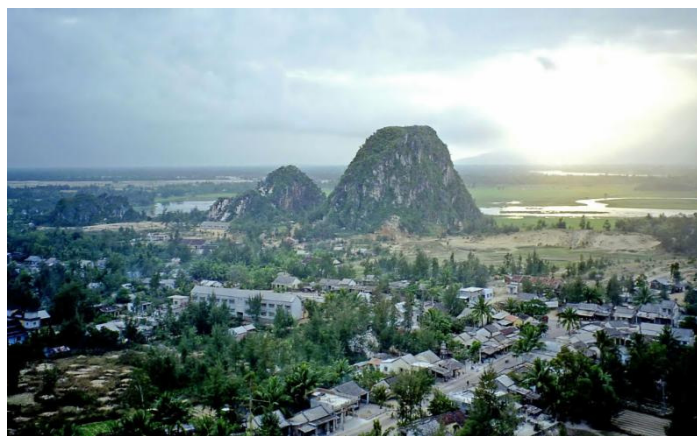

Marble Mountain

Memory Wall/Butterfly Board

Our Butterfly Board/Memory Wall - New Church Campaign Update - The Butterfly Board displayed in the lower lobby area depicts contributions to the building of our new church as of June 1, 2016. The colorful butterflies reflect contributions made through